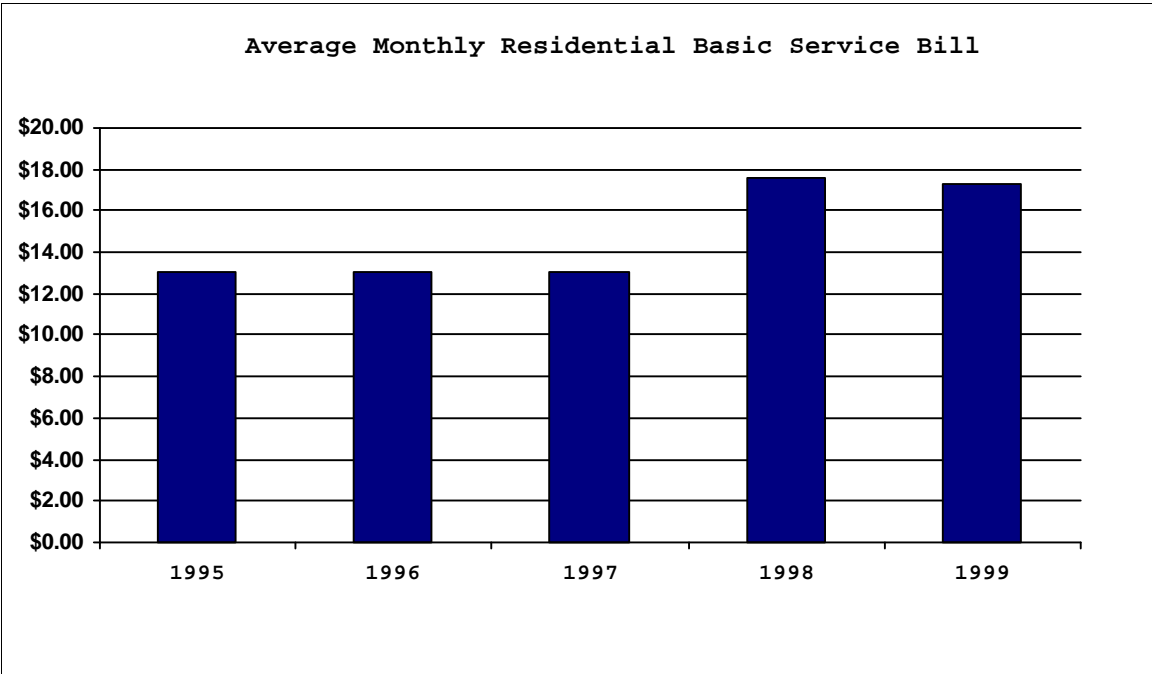

Residential Telephone - 1995-1999

All figures are taken from jurisdictional telephone utility's annual reports filed with the Kentucky Public Service Commission